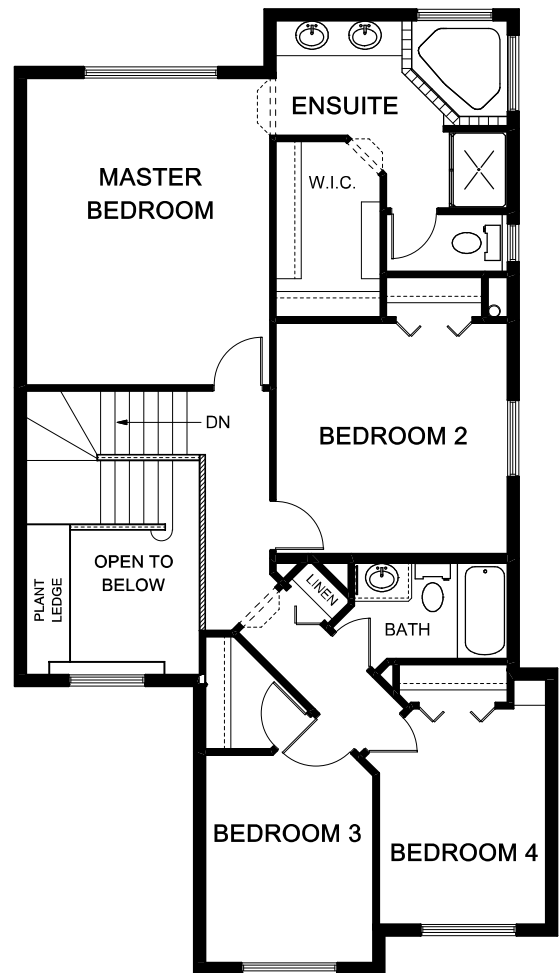

THE PINNACLE 4

1866 SQUARE FEET

MAIN FLOOR
863 SQUARE FEET

UPPER FLOOR
1003 SQUARE FEET