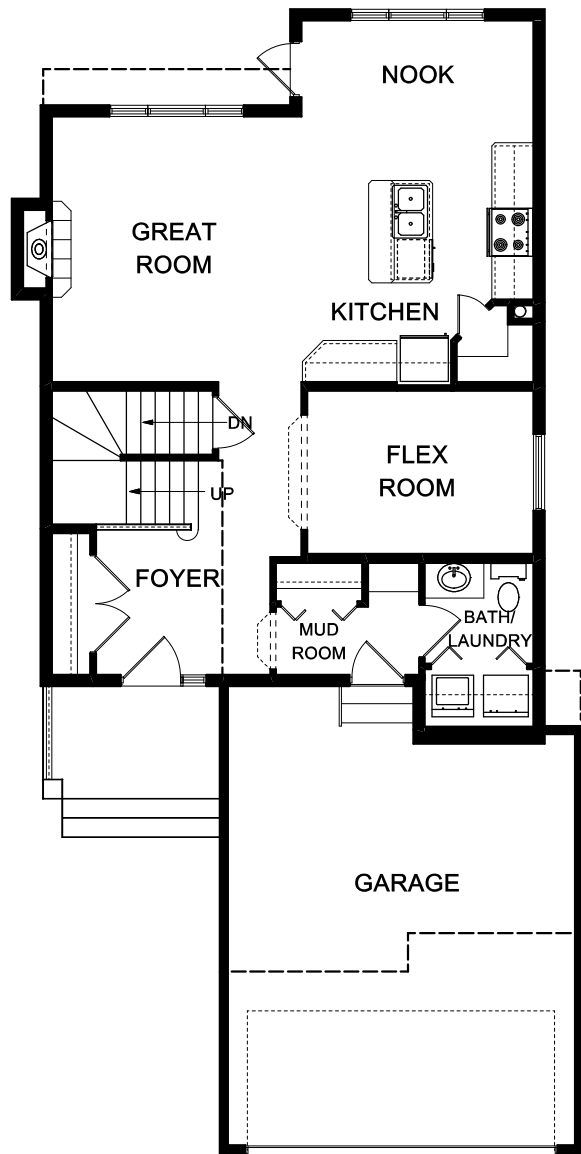

THE PINNACLE 4

1866 SQUARE FEET

MAIN FLOOR
863 SQUARE FEET

UPPER FLOOR
1003 SQUARE FEET